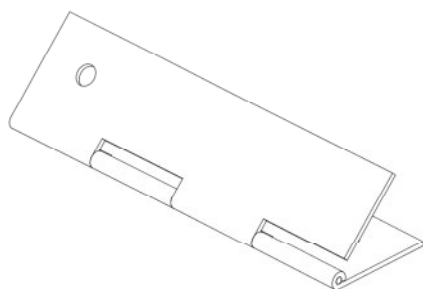

New Accessory...

**CD Profile** - Allows display of CDs in standard jewel cases, slots together to allow variable depth

New Accessory...

**DVD Profile** - Allows display of DVDs in standard plastic cases, slots together to allow variable depth

New Accessory...

**Piano Hinge** - Typically used in cabinet doors, our standard piano hinge is now available for purchase cut to length

New Accessory...

**LH01** - The LH01 literature holder has been re-designed. Now produced in 5mm acrylic with a new shape it is available in grey, frosted green and frosted blue to compliment our new profile caps (scale 1:4)