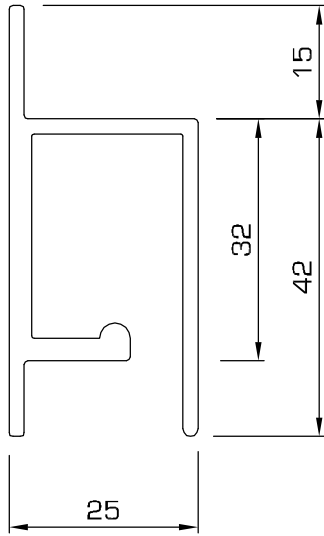

**70** - Single channel sliding door track

**72** - Twin channel sliding door track

**101** - Threshold rail with single channel

**102** - Threshold rail with twin channel

**105** - Doorstop with wool pile

**120** - Panel adaptor for flush mounted panels, use with 313 in-channel clips

**125** - Flange adaptor, hooks over channel edge

**126** - Flange adaptor, hooks over channel edge