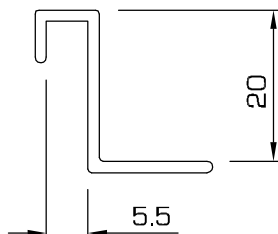

**70** - Single channel sliding door track

**72** - Twin channel sliding door track

**101** - Threshold rail with single channel

**102** - Threshold rail with twin channel

**105** - Doorstop with wool pile

**120** - Panel adaptor for flush mounted panels, use with 313 in-channel clips

**125** - Flange adaptor, hooks over channel edge

**126** - Flange adaptor, hooks over channel edge