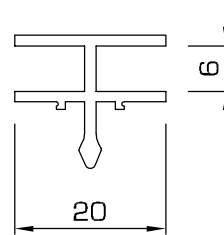

**70** - Single channel sliding door track

**72** - Twin channel sliding door track

**101** - Threshold rail with single channel

**102** - Threshold rail with twin channel

**105** - Doorstop with wool pile

**120** - Panel adaptor for flush mounted panels, use with 313 in-channel clips

**125** - Flange adaptor, hooks over channel edge

**126** - Flange adaptor, hooks over channel edge