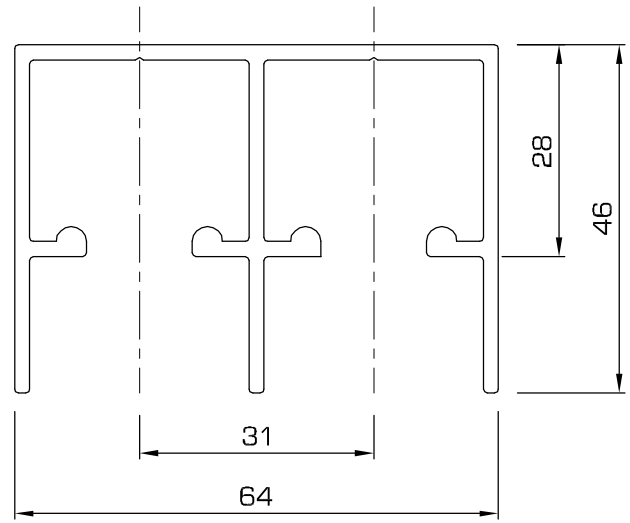

**70** - Single channel sliding door track

**72** - Twin channel sliding door track

**101** - Threshold rail with single channel

**102** - Threshold rail with twin channel

**105** - Doorstop with wool pile

**120** - Panel adaptor for flush mounted panels, use with 313 in-channel clips

**125** - Flange adaptor, hooks over channel edge

**126** - Flange adaptor, hooks over channel edge