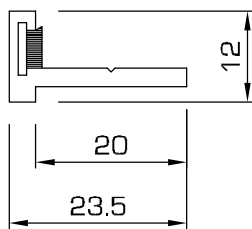

**70** - Single channel sliding door track

**72** - Twin channel sliding door track

**101** - Threshold rail with single channel

**102** - Threshold rail with twin channel

**105** - Doorstop with wool pile

**120** - Panel adaptor for flush mounted panels, use with 313 in-channel clips

**125** - Flange adaptor, hooks over channel edge

**126** - Flange adaptor, hooks over channel edge